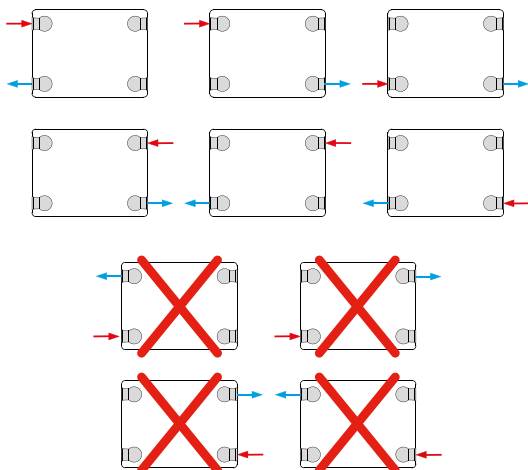

MOUNTING BRACKETS

All dimensions in mm. Inches in brackets. Floor mounting brackets available.

Dimensions	mm	inches	mm	inches	mm	inches
Height	300	11.81	450	17.72	600	23.62
A	65	2.56	65	2.56	65	2.56
B	119	4.69	99	3.90	99	3.90
C	-	-	269	10.59	419	16.50
D	153	6.02	303	11.93	453	17.83
E	185	7.28	335	13.19	485	19.09

VITA SILHOUETTE

Vita Series

K1 & K2 LUG POSITIONS

All dimensions in mm. Inches in brackets.

PANEL HEIGHT				K1		K2		
mm	in	mm	in	mm	in	mm	in	
300	11.81	155	6.10	A 400mm	117	4.61	133	5.24
450	17.72	305	12.01	A 500 - 2000mm	150	5.91	133	5.24
600	23.62	455	17.91	B 400 - 2000mm	60	2.36	60	2.36
700	27.56	555	21.95	C 1800 - 2000mm	17	0.67	L/2	L/2

L/2 is the length divided by two.

CONNECTIONS

Each radiator comes with 1/2" inlet connections as standard.

PIPING OPTIONS

PRESSURE DROP

- ① Type 11 (K1)
- ② Type 22 (K2)