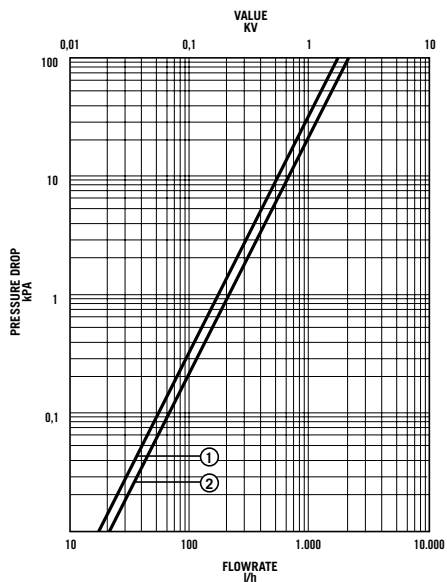

VITA SILHOUETTE

Vita Series

K1 & K2 LUG POSITIONS

All dimensions in mm. Inches in brackets.

PANEL HEIGHT				K1		K2		
mm	in	mm	in	mm	in	mm	in	
300	11.81	155	6.10	A 400mm	117	4.61	133	5.24
450	17.72	305	12.01	A 500 - 2000mm	150	5.91	133	5.24
600	23.62	455	17.91	B 400 - 2000mm	60	2.36	60	2.36
700	27.56	555	21.95	C 1800 - 2000mm	17	0.67	L/2	L/2

L/2 is the length divided by two.

CONNECTIONS

Each radiator comes with 1/2" inlet connections as standard.

PIPING OPTIONS

PRESSURE DROP

- ① Type 11 (K1)
- ② Type 22 (K2)