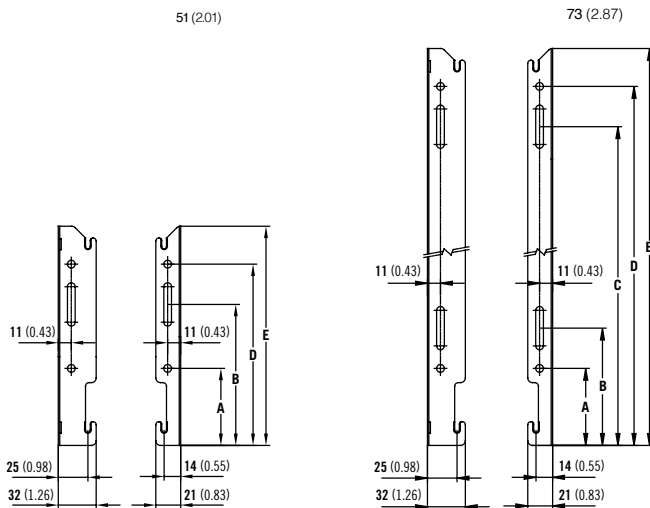

For EN442 data, technical and installation information please visit our website: www.stelrad.com and search product downloads.

VITA SILHOUETTE

Vita Series

WALL MOUNTING AND LUG INFORMATION

All dimensions in mm. Inches in brackets.

MOUNTING BRACKETS

All dimensions in mm. Inches in brackets. Floor mounting brackets available.

Dimensions	mm	inches	mm	inches	mm	inches
Height	300	11.81	450	17.72	600	23.62
A	65	2.56	65	2.56	65	2.56
B	119	4.69	99	3.90	99	3.90
C	-	-	269	10.59	419	16.50
D	153	6.02	303	11.93	453	17.83
E	185	7.28	335	13.19	485	19.09

VITA SILHOUETTE

Vita Series

K1 & K2 LUG POSITIONS

All dimensions in mm. Inches in brackets.

PANEL HEIGHT				K1		K2		
mm	in	mm	in	mm	in	mm	in	
300	11.81	155	6.10	A 400mm	117	4.61	133	5.24
450	17.72	305	12.01	A 500 - 2000mm	150	5.91	133	5.24
600	23.62	455	17.91	B 400 - 2000mm	60	2.36	60	2.36
700	27.56	555	21.95	C 1800 - 2000mm	17	0.67	L/2	L/2

L/2 is the length divided by two.

CONNECTIONS

Each radiator comes with 1/2" inlet connections as standard.

PIPING OPTIONS

PRESSURE DROP

- ① Type 11 (K1)
- ② Type 22 (K2)