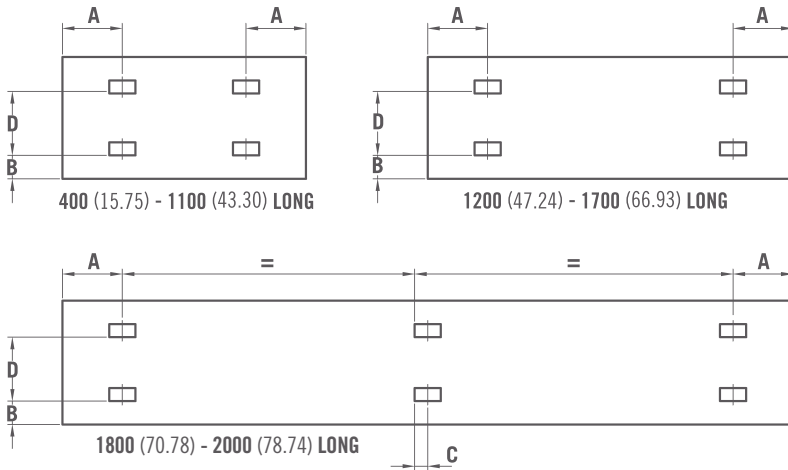

For EN442 data, technical and installation information please visit our website: www.stelrad.com and search product downloads.

VITA SILHOUETTE

Vita Series

WALL MOUNTING AND LUG INFORMATION

All dimensions in mm. Inches in brackets.

MOUNTING BRACKETS

All dimensions in mm. Inches in brackets. Floor mounting brackets available.

Dimensions	mm	inches	mm	inches	mm	inches
Height	300	11.81	450	17.72	600	23.62
A	65	2.56	65	2.56	65	2.56
B	119	4.69	99	3.90	99	3.90
C	-	-	269	10.59	419	16.50
D	153	6.02	303	11.93	453	17.83
E	185	7.28	335	13.19	485	19.09

VITA SILHOUETTE

Vita Series

K1 & K2 LUG POSITIONS

All dimensions in mm. Inches in brackets.

PANEL HEIGHT				K1		K2		
mm	in	mm	in	mm	in	mm	in	
300	11.81	155	6.10	A 400mm	117	4.61	133	5.24
450	17.72	305	12.01	A 500 - 2000mm	150	5.91	133	5.24
600	23.62	455	17.91	B 400 - 2000mm	60	2.36	60	2.36
700	27.56	555	21.95	C 1800 - 2000mm	17	0.67	L/2	L/2

L/2 is the length divided by two.

CONNECTIONS

Each radiator comes with 1/2" inlet connections as standard.

PIPING OPTIONS

PRESSURE DROP

- ① Type 11 (K1)
- ② Type 22 (K2)