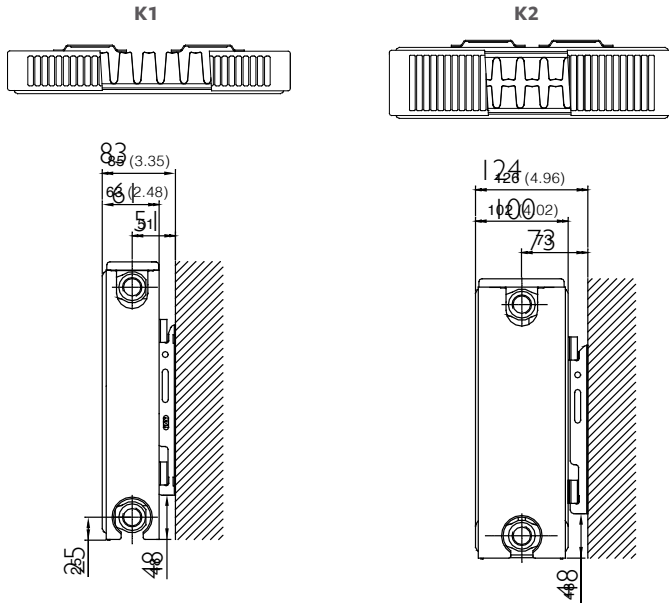

For EN442 data, technical and installation information please visit our website: www.stelrad.com and search product downloads.

VITA SILHOUETTE

Vita Series

WALL MOUNTING AND LUG INFORMATION

All dimensions in mm. Inches in brackets.

MOUNTING BRACKETS

All dimensions in mm. Inches in brackets. Floor mounting brackets available.

Dimensions	mm	inches	mm	inches	mm	inches
Height	300	11.81	450	17.72	600	23.62
A	65	2.56	65	2.56	65	2.56
B	119	4.69	99	3.90	99	3.90
C	-	-	269	10.59	419	16.50
D	153	6.02	303	11.93	453	17.83
E	185	7.28	335	13.19	485	19.09

VITA SILHOUETTE

Vita Series

K1 & K2 LUG POSITIONS

All dimensions in mm. Inches in brackets.

PANEL HEIGHT				K1		K2		
mm	in	mm	in	mm	in	mm	in	
300	11.81	155	6.10	A 400mm	117	4.61	133	5.24
450	17.72	305	12.01	A 500 - 2000mm	150	5.91	133	5.24
600	23.62	455	17.91	B 400 - 2000mm	60	2.36	60	2.36
700	27.56	555	21.95	C 1800 - 2000mm	17	0.67	L/2	L/2