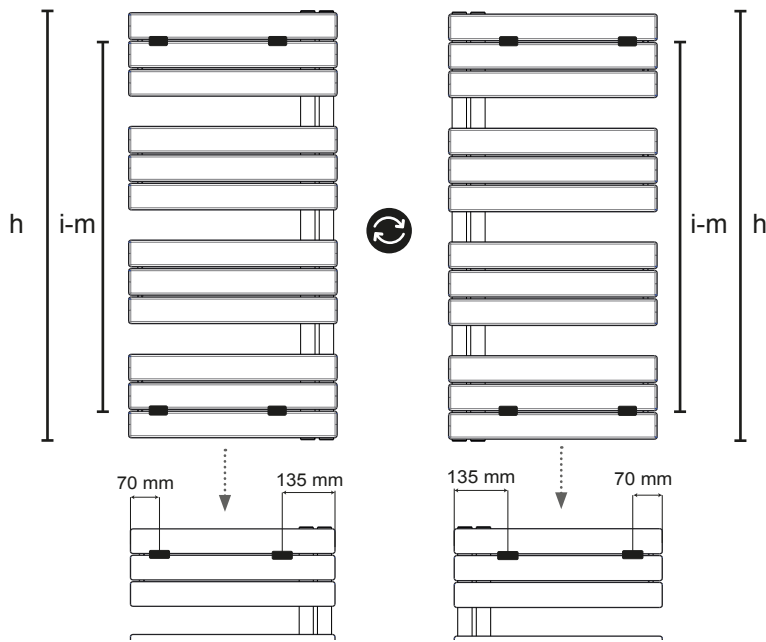

- Chrome or white finish
- 10mm , 15mm or 1/2" system pipe connection
- Left or right side TRV head direction option

UIN	Elements
14531310	CENTRE TAP TRV STRAIGHT WHITE -10MM
14531312	CENTRE TAP TRV STRAIGHT WHITE -1/2IN
14531315	CENTRE TAP TRV STRAIGHT WHITE -15MM
14531410	CENTRE TAP TRV STRAIGHT CHROME -10MM
14531412	CENTRE TAP TRV STRAIGHT CHROME -1/2IN
14531415	CENTRE TAP TRV STRAIGHT CHROME -15MM
14531510	CENTRE TAP TRV ANGLED L WHITE -10MM
14531512	CENTRE TAP TRV ANGLED L WHITE -1/2IN
14531515	CENTRE TAP TRV ANGLED L WHITE -15MM
14531610	CENTRE TAP TRV ANGLED L CHROME -10MM
14531612	CENTRE TAP TRV ANGLED L CHROME -1/2IN
14531615	CENTRE TAP TRV ANGLED L CHROME -15MM
14531710	CENTRE TAP TRV ANGLED R WHITE -10MM
14531712	CENTRE TAP TRV ANGLED R WHITE -1/2IN
14531715	CENTRE TAP TRV ANGLED R WHITE -15MM
14531810	CENTRE TAP TRV ANGLED R CHROME -10MM
14531812	CENTRE TAP TRV ANGLED R CHROME -1/2IN
14531815	CENTRE TAP TRV ANGLED R CHROME -15MM

CONCORD SIDE CHROME

Boutique Series

WALL MOUNTING INFORMATION

All dimensions in mm.

STRAIGHT

HEIGHT (mm)	I-M (mm)
830	675
1130	975
1430	1275
1730	1575

VALID FOR ALL SIZES