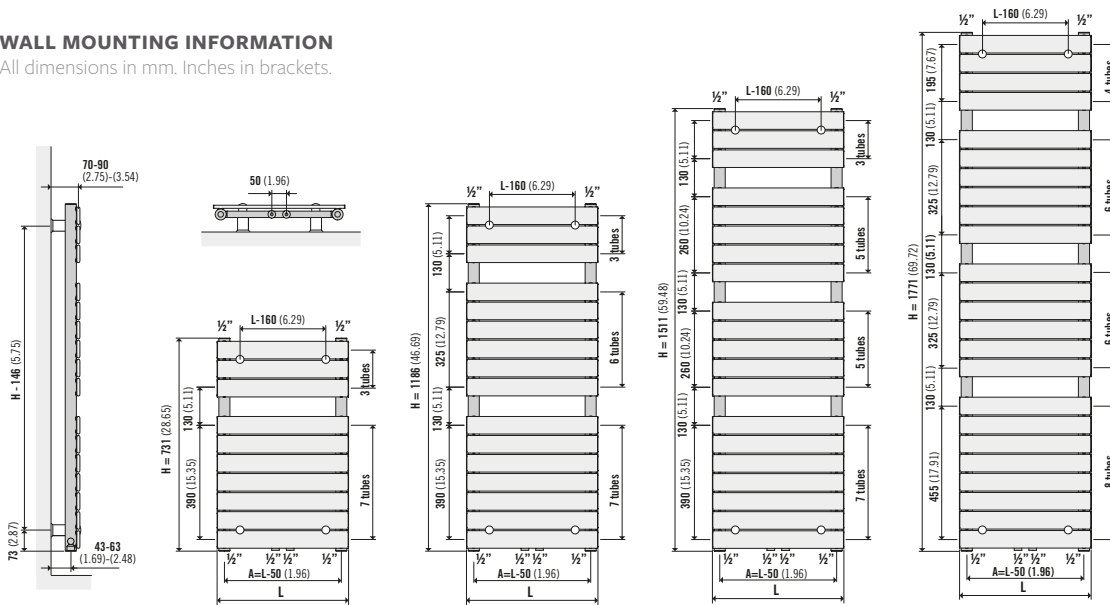

For EN442 data, technical and installation information please visit our website: www.stelrad.com and search product downloads.

CENTRE TAP TRV	
UIN	Elements
14531310	CENTRE TAP TRV STRAIGHT WHITE -10MM
14531312	CENTRE TAP TRV STRAIGHT WHITE -1/2IN
14531315	CENTRE TAP TRV STRAIGHT WHITE -15MM
14531410	CENTRE TAP TRV STRAIGHT CHROME -10MM
14531412	CENTRE TAP TRV STRAIGHT CHROME -1/2IN
14531415	CENTRE TAP TRV STRAIGHT CHROME -15MM
14531510	CENTRE TAP TRV ANGLED L WHITE -10MM
14531512	CENTRE TAP TRV ANGLED L WHITE -1/2IN
14531515	CENTRE TAP TRV ANGLED L WHITE -15MM
14531610	CENTRE TAP TRV ANGLED L CHROME -10MM
14531612	CENTRE TAP TRV ANGLED L CHROME -1/2IN
14531615	CENTRE TAP TRV ANGLED L CHROME -15MM
14531710	CENTRE TAP TRV ANGLED R WHITE -10MM
14531712	CENTRE TAP TRV ANGLED R WHITE -1/2IN
14531715	CENTRE TAP TRV ANGLED R WHITE -15MM
14531810	CENTRE TAP TRV ANGLED R CHROME -10MM
14531812	CENTRE TAP TRV ANGLED R CHROME -1/2IN
14531815	CENTRE TAP TRV ANGLED R CHROME -15MM

CONCORD RAIL

Boutique Series

WALL MOUNTING INFORMATION

All dimensions in mm. Inches in brackets.

CONNECTIONS

Each radiator comes with 1/2" inlet connections as standard.

PIPING OPTIONS

Single