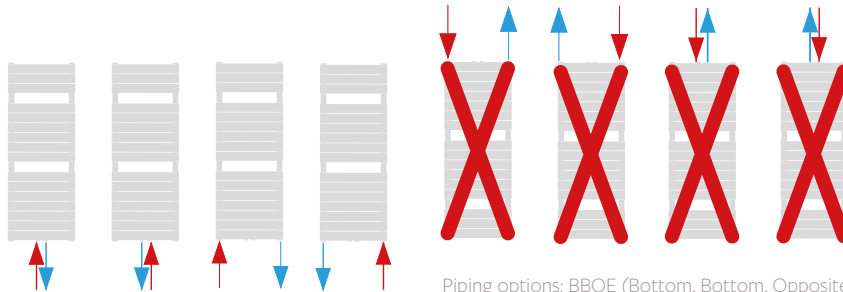

CONCORD RAIL

Boutique Series

WALL MOUNTING INFORMATION

All dimensions in mm. Inches in brackets.

CONNECTIONS

Each radiator comes with 1/2" inlet connections as standard.

PIPING OPTIONS

Single

Piping options: BBOE (Bottom, Bottom, Opposite, End)

EN 442 CERTIFICATION DATA - CETIAT TESTED IN ACCORDANCE WITH BS EN 442

Type	Single							
Height	731	731	1186	1186	1511	1511	1771	1771
Length	450	600	450	600	450	600	450	600
W/m at 75/65/20	342	447	530	694	666	869	777	1010
n-coefficients	1.21	1.20	1.25	1.23	1.24	1.23	1.24	1.23
Heated surface area (m ² /m)	0.82	1.03	1.32	1.66	1.65	2.08	1.97	2.48
Weight (kg/m)	8.90	11.20	14.30	17.90	17.90	22.40	21.40	26.80
Water contents (l/m)	3.20	3.80	5.20	6.20	6.60	7.80	7.80	9.30