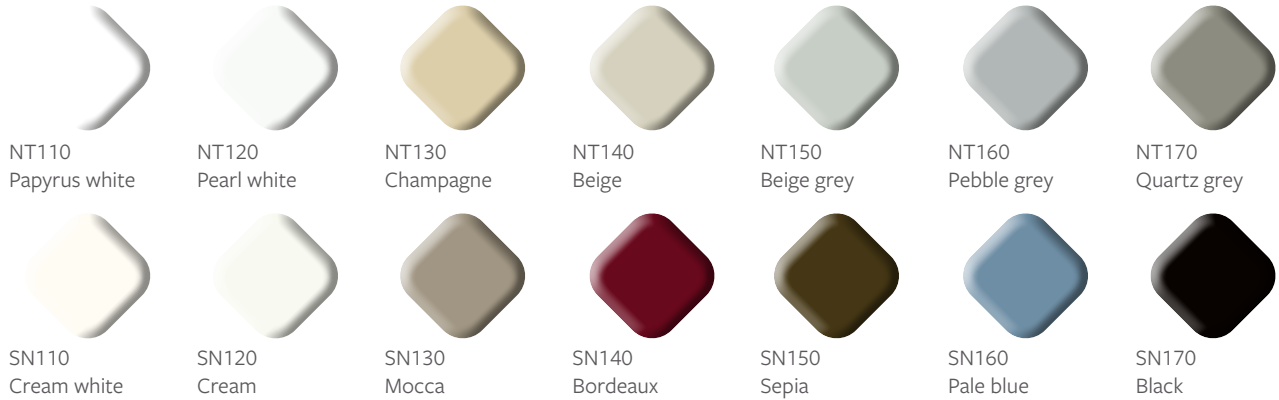

For EN442 data, technical and installation information please visit our website: www.stelrad.com and search product downloads.

CENTRE TAP TRV

UIN	Elements
14531310	CENTRE TAP TRV STRAIGHT WHITE -10MM
14531312	CENTRE TAP TRV STRAIGHT WHITE -1/2IN
14531315	CENTRE TAP TRV STRAIGHT WHITE -15MM
14531410	CENTRE TAP TRV STRAIGHT CHROME -10MM
14531412	CENTRE TAP TRV STRAIGHT CHROME -1/2IN
14531415	CENTRE TAP TRV STRAIGHT CHROME -15MM
14531510	CENTRE TAP TRV ANGLED L WHITE -10MM
14531512	CENTRE TAP TRV ANGLED L WHITE -1/2IN
14531515	CENTRE TAP TRV ANGLED L WHITE -15MM
14531610	CENTRE TAP TRV ANGLED L CHROME -10MM
14531612	CENTRE TAP TRV ANGLED L CHROME -1/2IN
14531615	CENTRE TAP TRV ANGLED L CHROME -15MM
14531710	CENTRE TAP TRV ANGLED R WHITE -10MM
14531712	CENTRE TAP TRV ANGLED R WHITE -1/2IN
14531715	CENTRE TAP TRV ANGLED R WHITE -15MM
14531810	CENTRE TAP TRV ANGLED R CHROME -10MM
14531812	CENTRE TAP TRV ANGLED R CHROME -1/2IN
14531815	CENTRE TAP TRV ANGLED R CHROME -15MM

COLOUR GUIDE

NATURAL COLOURS

METALLIC COLOURS

RAL COLOURS

FOR FURTHER INFORMATION ON RAL COLOURS PLEASE VISIT WWW.RALCOLOR.COM

*Please note: when choosing a colour only the front fascia panel can be coloured, the emitter, top grille and panels are black.

RAL 9016**
Traffic white
comes as
standard on
all radiators.

Stelrad Radiators are available in white (RAL 9016) as standard, however the specific Radiators identified are now available in a variety of colours. The colours shown are reproduced as accurately as this process will allow and can be made to order on the identified products.