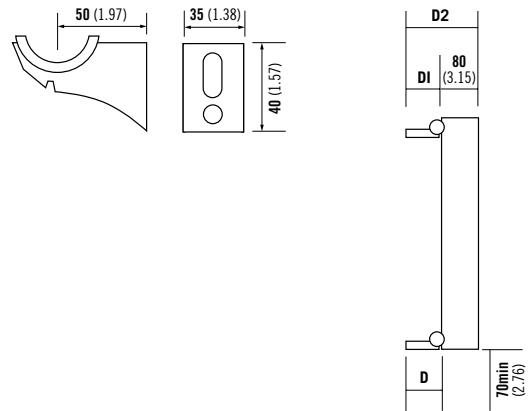

# CONCORD SLIMLINE

Designer Series

**50  $\Delta t$**

(75/65/20°C)

Height mm	Length mm	Elements	Tap centres	Stelrad UIN	Heat output Watts Btu/hr	
<b>1800</b>	320	8	320	148300	872	2975
	440	11	440	148301	1199	4091
	520	13	520	148302	1417	4835
	640	16	640	148303	1744	5951
<b>2000</b>	320	8	320	148304	978	3337
	440	11	440	148305	1344	4586
	520	13	520	148306	1589	5422
	640	16	640	148307	1956	6674

## WALL MOUNTING INFORMATION

All dimensions in mm. Inches in brackets.

Type	Back face to finished wall D		Connection centres from finished wall D1		Front face from finished wall D2	
	mm	mm	mm	mm	mm	mm
Slimline	35	1.38	50	1.97	130	5.12

## FIXING POSITIONS

All dimensions in mm. Inches in brackets.