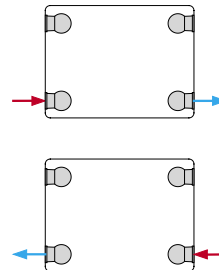

PIPING INSTRUCTIONS

CONNECTIONS

Each radiator comes with 1/2" inlet connections as standard.

EN 442 CERTIFICATION DATA - CETIAT TESTED IN ACCORDANCE WITH BS EN 442

Type	Slimline	
Height	1800	2000
W/m at 75/65/20	2725	3056
n-coefficients	1.30	1.31
Heated surface area (m²/m)	6.90	7.65
Weight (kg/m)	77.81	78.50
Water contents (l/m)	17.50	19.25
Wall to tap centre (mm)	50	50

STEEL THICKNESS 1.5mm