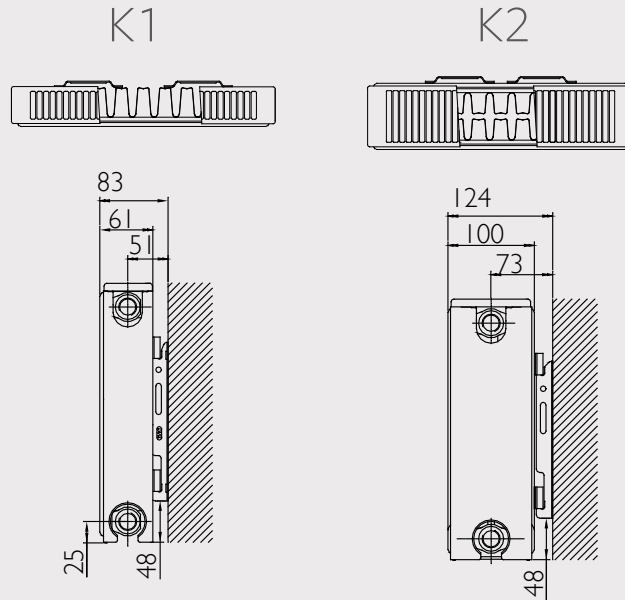

EN 442 CERTIFICATION DATA - CETIAT TESTED IN ACCORDANCE WITH BS EN 442

Type	K1			K2		
	300	450	600	300	450	600
Height	300	450	600	300	450	600
W/m at 75/65/20	470	681	870	898	1273	1601
n-coefficients	1.26	1.28	1.28	1.30	1.31	1.31
Heated surface area (m ² /m)	2.09	3.37	4.66	3.51	5.62	7.74
Weight (kg/m)	14.13	18.22	24.27	19.30	28.85	38.40
Water contents (l/m)	1.81	2.53	3.23	3.10	4.65	6.20
Wall to tap centre (mm)	54	54	54	76	76	76

K1 & K2 LUG POSITIONS (New as of June 2016).

All dimensions in mm. Inches in brackets.

PANEL HEIGHT

D		D	
mm	in	mm	in
300	11.81	155	6.10
450	17.72	305	12.01
600	23.62	455	17.91
700	27.56	555	21.95

K1

K2

Dimensions	K1		K2	
	mm	in	mm	in
A 400mm	117	4.61	133	5.24
A 500 - 2000mm	150	5.91	133	5.24
B 400 - 2000mm	60	2.36	60	2.36
C 1800 - 2000mm	17	0.67	L/2	L/2

L/2 is the length divided by two.

CONNECTIONS

Each radiator comes with 1/2" inlet connections as standard.

PRESSURE DROP

- ① Type 11 (K1)
- ② Type 22 (K2)

PIPING OPTIONS

WALL MOUNTING INFORMATION

All dimensions in mm. Inches in brackets.

MOUNTING BRACKETS

All dimensions in mm. Inches in brackets. Floor mounting brackets available.

Dimensions	mm	inches	mm	inches	mm	inches
Height	300	11.81	450	17.72	600	23.62
A	65	2.56	65	2.56	65	2.56
B	119	4.69	99	3.90	99	3.90
C	-	-	269	10.59	419	16.50
D	153	6.02	303	11.93	453	17.83
E	185	7.28	335	13.19	485	19.09