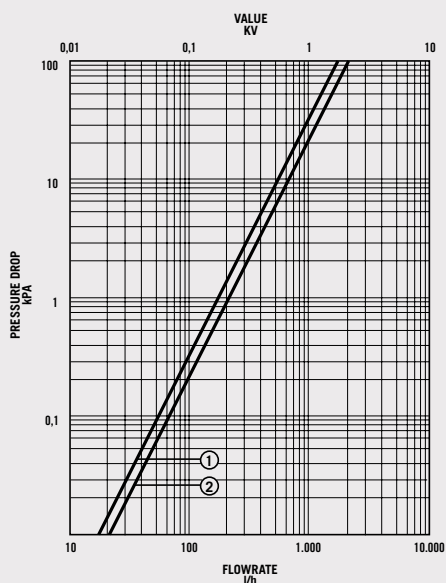

EN 442 CERTIFICATION DATA - CETIAT TESTED IN ACCORDANCE WITH BS EN 442

Type	K1			K2		
	300	450	600	300	450	600
Height	300	450	600	300	450	600
W/m at 75/65/20	470	681	870	898	1273	1601
n-coefficients	1.26	1.28	1.28	1.30	1.31	1.31
Heated surface area (m ² /m)	2.09	3.37	4.66	3.51	5.62	7.74
Weight (kg/m)	14.13	18.22	24.27	19.30	28.85	38.40
Water contents (l/m)	1.81	2.53	3.23	3.10	4.65	6.20
Wall to tap centre (mm)	54	54	54	76	76	76

K1 & K2 LUG POSITIONS (New as of June 2016).

All dimensions in mm. Inches in brackets.

PANEL HEIGHT

D		D	
mm	in	mm	in
300	11.81	155	6.10
450	17.72	305	12.01
600	23.62	455	17.91
700	27.56	555	21.95

K1

K2

Dimensions	K1		K2	
	mm	in	mm	in
A 400mm	117	4.61	133	5.24
A 500 - 2000mm	150	5.91	133	5.24
B 400 - 2000mm	60	2.36	60	2.36
C 1800 - 2000mm	17	0.67	L/2	L/2

L/2 is the length divided by two.

CONNECTIONS

Each radiator comes with 1/2" inlet connections as standard.

PRESSURE DROP

- ① Type 11 (K1)
- ② Type 22 (K2)

PIPING OPTIONS

WALL MOUNTING INFORMATION

All dimensions in mm. Inches in brackets.