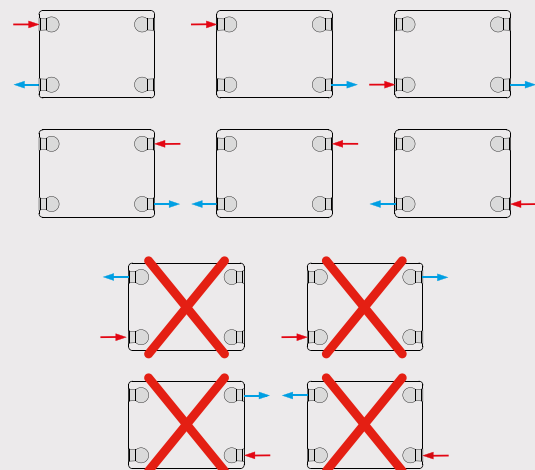

K1 & K2 LUG POSITIONS (New as of June 2016).

All dimensions in mm. Inches in brackets.

PANEL HEIGHT

D		D	
mm	in	mm	in
300	11.81	155	6.10
450	17.72	305	12.01
600	23.62	455	17.91
700	27.56	555	21.95

K1

K2

Dimensions	K1		K2	
	mm	in	mm	in
A 400mm	117	4.61	133	5.24
A 500 - 2000mm	150	5.91	133	5.24
B 400 - 2000mm	60	2.36	60	2.36
C 1800 - 2000mm	17	0.67	L/2	L/2

L/2 is the length divided by two.

CONNECTIONS

Each radiator comes with 1/2" inlet connections as standard.

PRESSURE DROP

- ① Type 11 (K1)
- ② Type 22 (K2)

PIPING OPTIONS

WALL MOUNTING INFORMATION

All dimensions in mm. Inches in brackets.

MOUNTING BRACKETS

All dimensions in mm. Inches in brackets. Floor mounting brackets available.

Dimensions	mm	inches	mm	inches	mm	inches
Height	300	11.81	450	17.72	600	23.62
A	65	2.56	65	2.56	65	2.56
B	119	4.69	99	3.90	99	3.90
C	-	-	269	10.59	419	16.50
D	153	6.02	303	11.93	453	17.83
E	185	7.28	335	13.19	485	19.09