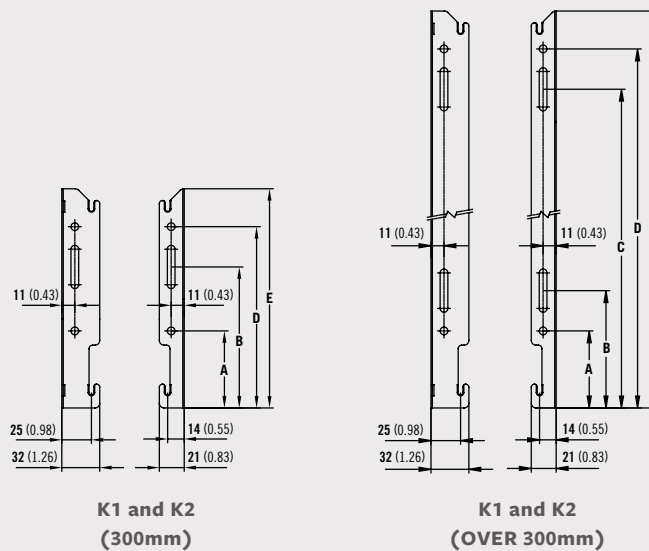

EN 442 CERTIFICATION DATA - CETIAT TESTED IN ACCORDANCE WITH BS EN 442

Type	K1			K2		
	300	450	600	300	450	600
Height	300	450	600	300	450	600
W/m at 75/65/20	470	681	870	898	1273	1601
n-coefficients	1.26	1.28	1.28	1.30	1.31	1.31
Heated surface area (m ² /m)	2.09	3.37	4.66	3.51	5.62	7.74
Weight (kg/m)	14.13	18.22	24.27	19.30	28.85	38.40
Water contents (l/m)	1.81	2.53	3.23	3.10	4.65	6.20
Wall to tap centre (mm)	54	54	54	76	76	76

K1 & K2 LUG POSITIONS (New as of June 2016).

All dimensions in mm. Inches in brackets.

PANEL HEIGHT

D		D	
mm	in	mm	in
300	11.81	155	6.10
450	17.72	305	12.01
600	23.62	455	17.91
700	27.56	555	21.95

K1

K2

Dimensions	K1		K2	
	mm	in	mm	in
A 400mm	117	4.61	133	5.24
A 500 - 2000mm	150	5.91	133	5.24
B 400 - 2000mm	60	2.36	60	2.36
C 1800 - 2000mm	17	0.67	L/2	L/2

L/2 is the length divided by two.

CONNECTIONS

Each radiator comes with 1/2" inlet connections as standard.

PRESSURE DROP

- ① Type 11 (K1)
- ② Type 22 (K2)

PIPING OPTIONS

WALL MOUNTING INFORMATION

All dimensions in mm. Inches in brackets.

MOUNTING BRACKETS

All dimensions in mm. Inches in brackets. Floor mounting brackets available.

Dimensions	mm	inches	mm	inches	mm	inches
Height	300	11.81	450	17.72	600	23.62
A	65	2.56	65	2.56	65	2.56
B	119	4.69	99	3.90	99	3.90
C	-	-	269	10.59	419	16.50
D	153	6.02	303	11.93	453	17.83
E	185	7.28	335	13.19	485	19.09