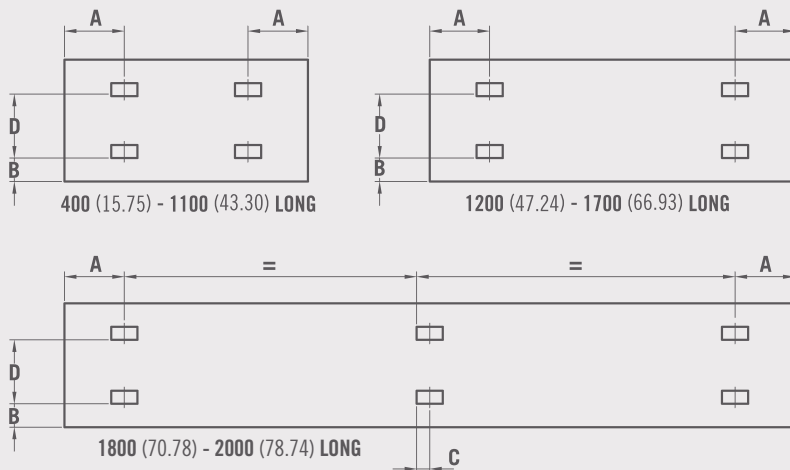

K1 & K2 LUG POSITIONS (New as of June 2016).

All dimensions in mm. Inches in brackets.