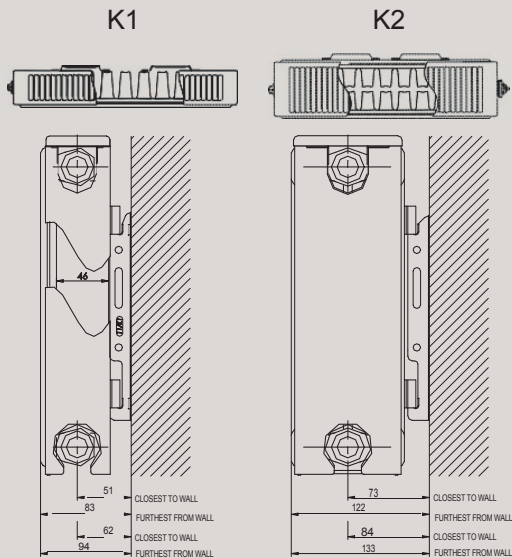

Wall Mounting Information

Stelrad Designer Radiator Collection also available ask in your local branch for details.

**Wide Choice, Superb Quality,
Extra Performance – The Savanna Range**

- » A range that provides sizing flexibility to meet most application requirements.
- » Factory fitted top grills and side panels provide a tight professional fit.
- » Conforms to BS EN 442, the European standard for radiators.
- » Guaranteed to perform to a maximum working pressure of 116 psi (8 bar).
- » Robust packaging protects the product through transit to installation.
- » Comes with 10 year manufacturer's warranty.

Heat Merchants - Business Support Office
Moydrum Road, Athlone, Co. Westmeath
Customer Support Centre 090 6442300
customersupport@heatmerchants.ie
www.heatmerchants.ie