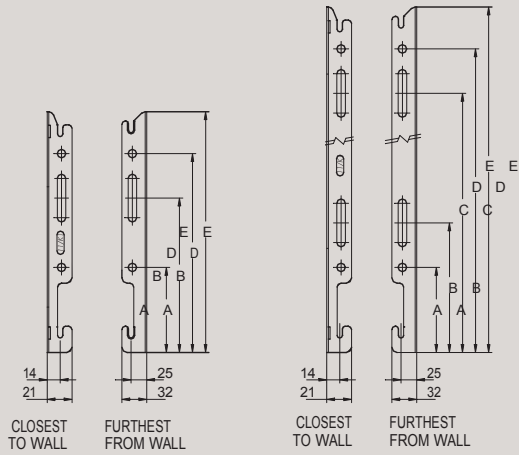

**K1 and K2 Lug Positions**

Panel Height	D
300mm	155mm
500mm	355mm
600mm	455mm
900mm	755mm

K1		
A	400mm	117mm
A	500mm - 2000mm	150mm
B	400mm - 2000mm	60mm
C	1800mm - 2000mm	offset 17mm

K2		
A	400mm - 2000mm	133mm
B	400mm - 2000mm	60mm
C	1800mm - 2000mm	centre

## Mounting Brackets

(300mm)

(Over 300mm)

DIMENSIONS				
	300mm	500mm	600mm	900mm
A	65mm	65mm	65mm	65mm
B	99mm	99mm	99mm	99mm
C	-	269mm	419mm	689mm
D	153mm	303mm	453mm	723mm
E	185mm	335mm	485mm	755mm