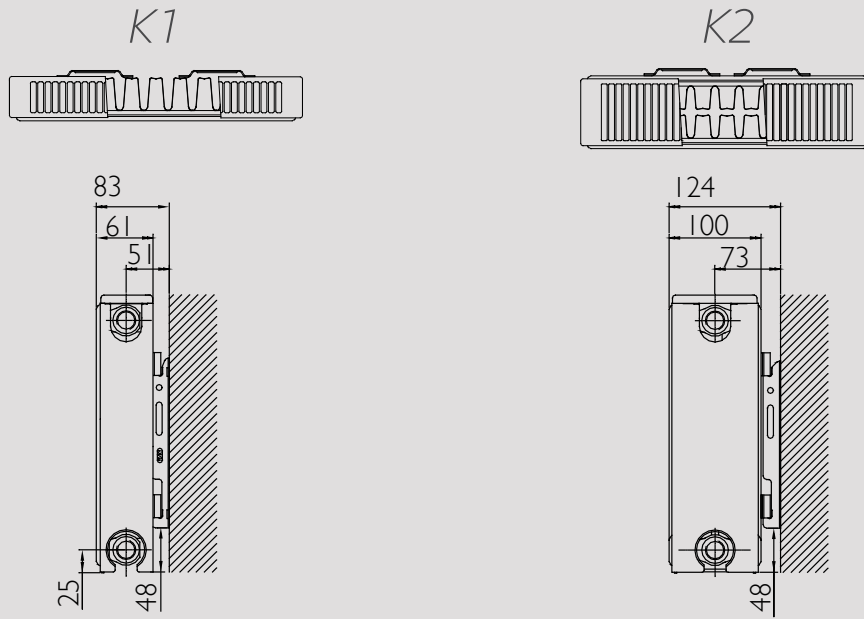

$\Delta t50$ is the UK's industry standard for heating outputs, which has an operating temperature of 75/65/20°C.

H450-600-700

Dimensions	mm	in	mm	in	mm	in	mm	in
Rad height	300	11.81	450	17.72	600	23.62	700	27.56
A	16	0.63	16	0.63	16	0.63	16	0.63
B	14	1.73	44	1.73	44	1.73	44	1.73
C	-	-	266	10.47	416	16.38	516	20.31
D	144	5.67	294	11.57	444	17.48	544	21.42
E	77	3.03	77	3.03	77	3.03	77	3.03
F	-	-	107	4.21	107	4.21	107	4.21
G	125	4.92	275	10.83	425	16.73	525	20.67
H	155	6.10	305	12.01	455	17.91	555	21.85
I	173	6.81	323	12.72	473	18.62	573	22.56
J	155	6.10	305	12.01	455	17.91	555	21.85

K1 and K2 lug position

L	K1		K2				
	A	B	C	D			
	mm	in	mm	in	mm	in	
400	117	-	-	-	133	-	-
500 - 1100	150	-	-	-	133	-	-
1200 - 1600	283	-	-	-	267	-	-
1800 - 2000	283	-	(L/2) + 17		267	-	(L/2)

Vita Deco wall mounting information

All dimensions in mm. Inches in brackets.

Pressure drop diagram

EN 442 Certification Data - CETIAT tested in accordance with BS EN 442

	K1			K2		
	300	450	600	300	450	600
Height (mm)	300	450	600	300	450	600
W/m at 75/65/20	470	681	870	898	1273	1601
n-coefficients	1.26	1.28	1.28	1.30	1.31	1.31
Heated surface area (m2/m)	2.09	3.37	4.66	3.51	5.62	7.74
Weight (kg/m)	14.13	18.22	24.27	19.30	28.85	38.40
Water contents (l/m)	1.81	2.53	3.23	3.10	4.65	6.20
Wall to tap centre (mm)	54	54	54	76	76	76