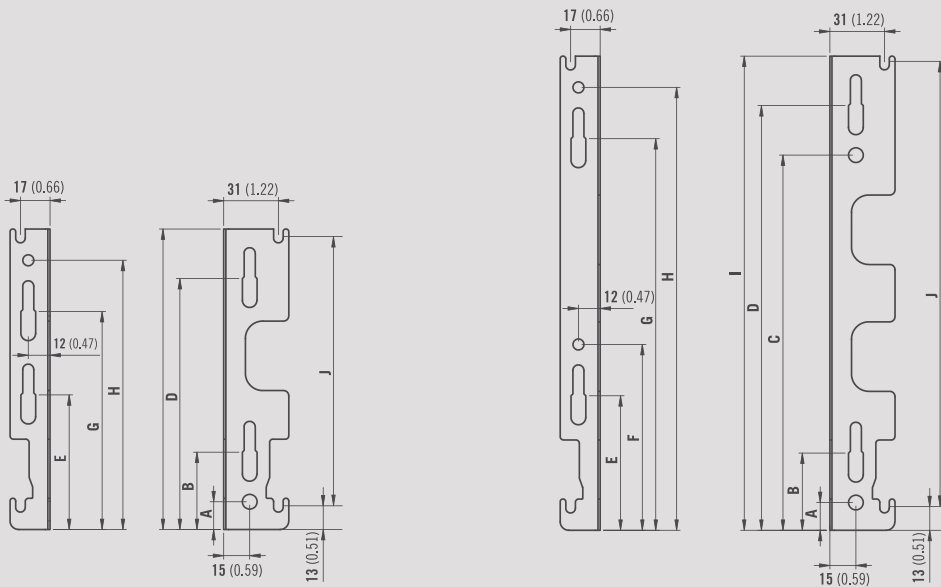

H450-600-700

Dimensions	mm	in	mm	in	mm	in	mm	in
Rad height	300	11.81	450	17.72	600	23.62	700	27.56
A	16	0.63	16	0.63	16	0.63	16	0.63
B	14	1.73	44	1.73	44	1.73	44	1.73
C	-	-	266	10.47	416	16.38	516	20.31
D	144	5.67	294	11.57	444	17.48	544	21.42
E	77	3.03	77	3.03	77	3.03	77	3.03
F	-	-	107	4.21	107	4.21	107	4.21
G	125	4.92	275	10.83	425	16.73	525	20.67
H	155	6.10	305	12.01	455	17.91	555	21.85
I	173	6.81	323	12.72	473	18.62	573	22.56
J	155	6.10	305	12.01	455	17.91	555	21.85