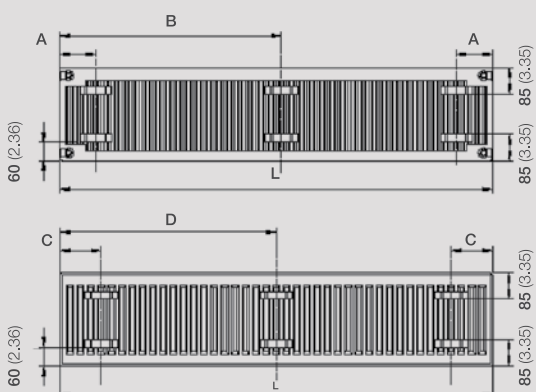

K1 and K2 lug position

L	K1		K2				
	A	B	C	D			
	mm	in	mm	in	mm	in	
400	117	-	-	-	133	-	-
500 - 1100	150	-	-	-	133	-	-
1200 - 1600	283	-	-	-	267	-	-
1800 - 2000	283	-	(L/2) + 17		267	-	(L/2)