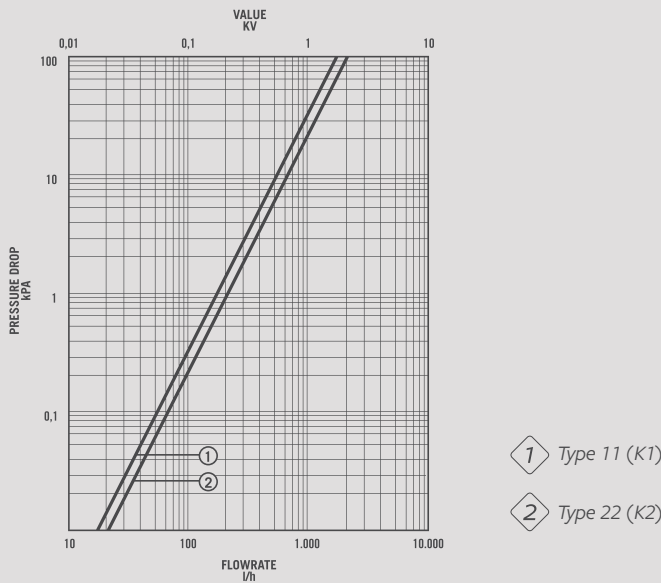

$\Delta t50$ is the UK's industry standard for heating outputs, which has an operating temperature of 75/65/20°C.

H450-600-700

Dimensions	mm	in	mm	in	mm	in	mm	in
Rad height	300	11.81	450	17.72	600	23.62	700	27.56
A	16	0.63	16	0.63	16	0.63	16	0.63
B	14	1.73	44	1.73	44	1.73	44	1.73
C	-	-	266	10.47	416	16.38	516	20.31
D	144	5.67	294	11.57	444	17.48	544	21.42
E	77	3.03	77	3.03	77	3.03	77	3.03
F	-	-	107	4.21	107	4.21	107	4.21
G	125	4.92	275	10.83	425	16.73	525	20.67
H	155	6.10	305	12.01	455	17.91	555	21.85
I	173	6.81	323	12.72	473	18.62	573	22.56
J	155	6.10	305	12.01	455	17.91	555	21.85

K1 and K2 lug position

L	K1		K2				
	A	B	C	D			
	mm	in	mm	in	mm	in	
400	117	-	-	-	133	-	-
500 - 1100	150	-	-	-	133	-	-
1200 - 1600	283	-	-	-	267	-	-
1800 - 2000	283	-	(L/2) + 17		267	-	(L/2)

Vita Deco wall mounting information

All dimensions in mm. Inches in brackets.

Pressure drop diagram

EN 442 Certification Data - CETIAT tested in accordance with BS EN 442

	K1			K2		
	300	450	600	300	450	600
Height (mm)	300	450	600	300	450	600
W/m at 75/65/20	470	681	870	898	1273	1601
n-coefficients	1.26	1.28	1.28	1.30	1.31	1.31
Heated surface area (m2/m)	2.09	3.37	4.66	3.51	5.62	7.74
Weight (kg/m)	14.13	18.22	24.27	19.30	28.85	38.40
Water contents (l/m)	1.81	2.53	3.23	3.10	4.65	6.20
Wall to tap centre (mm)	54	54	54	76	76	76