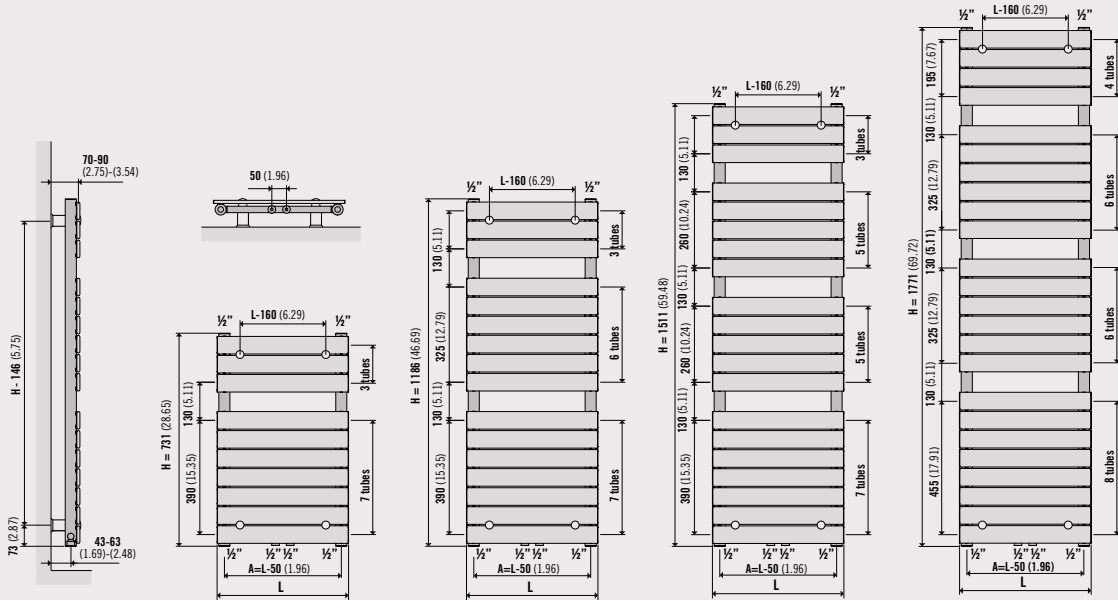

For further assistance on colour option UINs and prices, please contact the sales admin team on 0844 543 6200.

EN 442 CERTIFICATION DATA - CETIAT TESTED IN ACCORDANCE WITH BS EN 442

Type	Single							
	731	731	1186	1186	1511	1511	1771	1771
Height	731	731	1186	1186	1511	1511	1771	1771
Length	450	600	450	600	450	600	450	600
W/m at 75/65/20	342	447	530	694	666	869	777	1010
n-coefficients	1.21	1.20	1.25	1.23	1.24	1.23	1.24	1.23
Heated surface area (m ² /m)	0.82	1.03	1.32	1.66	1.65	2.08	1.97	2.48
Weight (kg/m)	8.90	11.20	14.30	17.90	17.90	22.40	21.40	26.80
Water contents (l/m)	3.20	3.80	5.20	6.20	6.60	7.80	7.80	9.30

Concord Rail

 **Stelrad** Aqua Series

WALL MOUNTING INFORMATION

All dimensions in mm. Inches in brackets.

PIPING OPTIONS

Single

Piping options: BBOE (Bottom, Bottom, Opposite, End)

CONNECTIONS