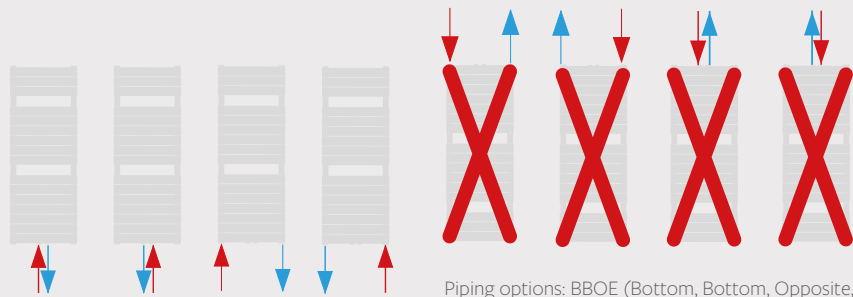

For further assistance on colour option UINs and prices, please contact the sales admin team on 0844 543 6200.

EN 442 CERTIFICATION DATA - CETIAT TESTED IN ACCORDANCE WITH BS EN 442

Type	Single							
	731	731	1186	1186	1511	1511	1771	1771
Height	731	731	1186	1186	1511	1511	1771	1771
Length	450	600	450	600	450	600	450	600
W/m at 75/65/20	342	447	530	694	666	869	777	1010
n-coefficients	1.21	1.20	1.25	1.23	1.24	1.23	1.24	1.23
Heated surface area (m ² /m)	0.82	1.03	1.32	1.66	1.65	2.08	1.97	2.48
Weight (kg/m)	8.90	11.20	14.30	17.90	17.90	22.40	21.40	26.80
Water contents (l/m)	3.20	3.80	5.20	6.20	6.60	7.80	7.80	9.30

Concord Rail

 **Stelrad** Aqua Series

WALL MOUNTING INFORMATION

All dimensions in mm. Inches in brackets.

PIPING OPTIONS

Single

Piping options: BBOE (Bottom, Bottom, Opposite, End)

CONNECTIONS

Each radiator comes with $\frac{1}{2}$ " inlet connections as standard.

Colour Guide

A shade for every room, for every interior. Opt for warm elegance, baroque ambience or modern minimalism.

Colour information for the: