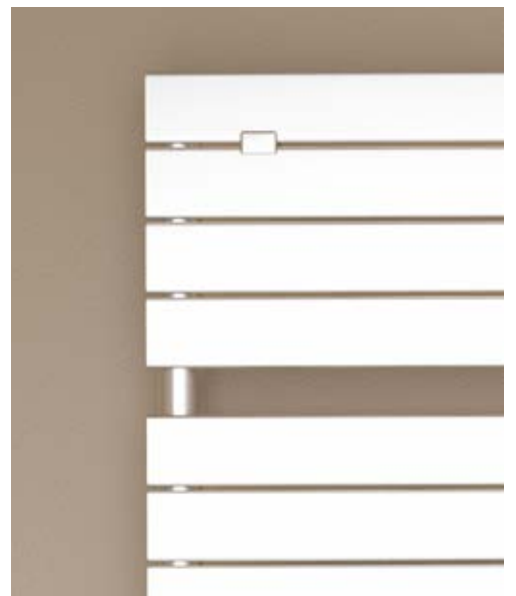

DECORATIVE COLLECTION

CONCORD RAIL

The Stelrad Concord Rail offers a stunning alternative to tubular towel rails, with its flat tube on tube. Offering visual appeal combined with advanced technology, the Stelrad Concord Rail provides a contemporary solution for a wide range of building applications.

A7001 Silver grey

NT160 Pebble grey

Concord Rail

50 Δt

(75/65/20°C)

CONCORD RAIL SINGLE

Height mm	Length mm	Tap centres	Stelrad UIN	Heat output		Price excl VAT	Price incl VAT
				Watts	Btu/hr		
731	450	400	148581	342	1167	£245.26	£294.31
	600	550	148582	447	1525	£259.06	£310.87
1186	450	400	148583	530	1808	£310.21	£372.25
	600	550	148584	694	2368	£331.88	£398.26
1511	450	400	148585	666	2272	£354.77	£425.72
	600	550	148586	869	2965	£386.76	£464.11
1771	450	400	148587	777	2651	£401.38	£481.66
	600	550	148588	1010	3446	£433.08	£519.70