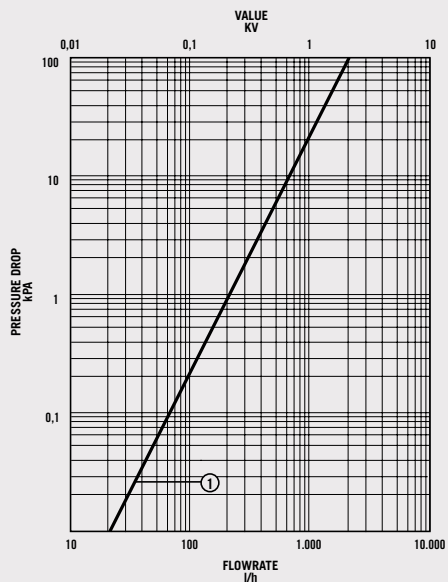

EN 442 CERTIFICATION DATA - CETIAT TESTED IN ACCORDANCE WITH BS EN 442

Type	P2				K2			
	1600	1800	2000	2200	1600	1800	2000	2200
Height	1600	1800	2000	2200	1600	1800	2000	2200
W/m at 75/65/20	2310	2532	2748	2958	3420	3690	3960	4230
n-coefficients	1.27	1.27	1.27	1.27	1.32	1.32	1.33	1.33
Heated surface area (m ² /m)	7.33	8.25	9.17	10.09	28.99	29.90	37.74	38.66
Weight (kg/m)	77.70	86.70	95.40	105.60	94.20	105.30	116.40	126.60
Water contents (l/m)	14.10	16.20	18.30	20.10	14.10	15.90	17.70	20.10
Wall to tap centre (mm)	65	65	65	65	77	77	77	77

Compact with Style Vertical Designer Series

WALL MOUNTING INFORMATION

All dimensions in mm. Inches in brackets.

CONNECTIONS

Each radiator comes with 1/2" inlet connections as standard.

PRESSURE DROPS

① Type 20 (P2), 22 (K2)