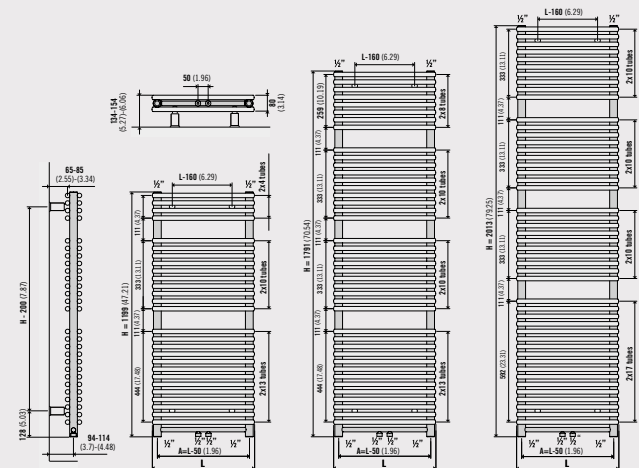

## EN 442 CERTIFICATION DATA - CETIAT TESTED IN ACCORDANCE WITH BS EN 442

Type	Single				Double			
Tube Quantity	18	18	28	28	42	42	48	48
Height	755	755	1199	1199	1791	1791	2013	2013
Length	496	595	496	595	496	595	496	595
W/m at 75/65/20	431	517	675	794	986	1158	1099	1294
n-coefficients	1.71	1.15	1.20	1.19	1.23	1.21	1.25	1.21
Heated surface area (m <sup>2</sup> /m)	0.82	0.94	1.28	1.47	1.91	2.20	2.18	2.51
Weight (kg/m)	7.37	8.52	11.77	13.52	17.83	20.43	20.38	23.35
Water contents (l/m)	3.96	4.49	6.29	7.07	9.35	10.54	10.68	12.05
Km	4.41	5.64	6.11	7.60	8.07	10.31	8.44	11.24

### SINGLE WALL MOUNTING INFORMATION

All dimensions in mm. Inches in brackets.

### DOUBLE WALL MOUNTING INFORMATION

All dimensions in mm. Inches in brackets.