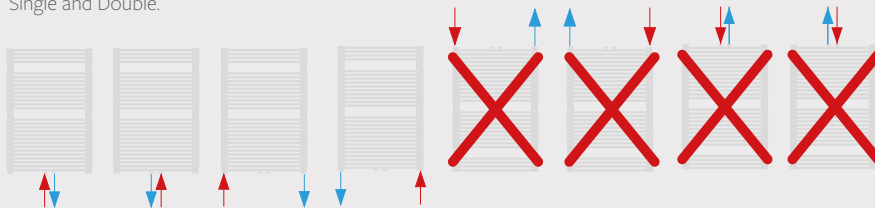

### SINGLE WALL MOUNTING INFORMATION

All dimensions in mm. Inches in brackets.

### PIPING OPTIONS

Single and Double.

Piping options: BBOE (Bottom, Bottom, Opposite, End)